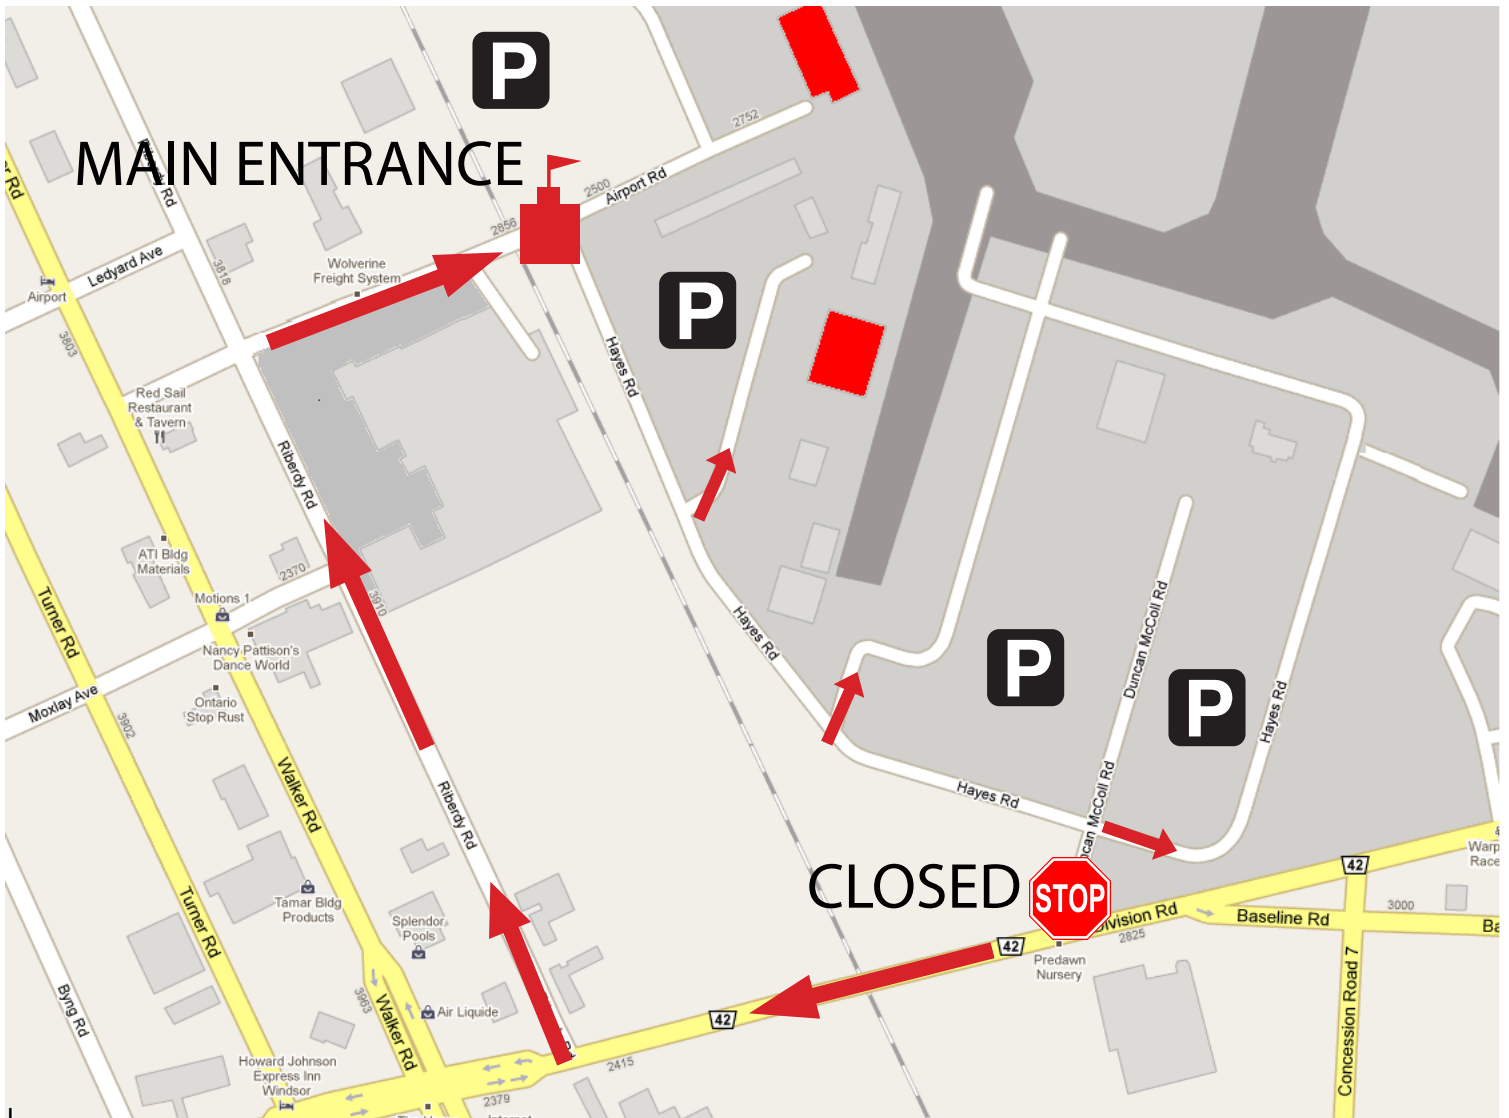

AUGUST 21 & 22 AIR SHOW TRAFFIC FLOW

ENTRANCE ON 42 WILL BE CLOSED AND MONITORED BY POLICE

TICKETS, CAR AND SPECTATOR FEES WILL BE TAKEN AT MAIN ENTRANCE GATE

PLEASE HAVE CASH ONLY READY

VEHICLE ENTRY - HAND MUST BE STAMPED AT MAIN ENTRANCE PRIOR TO ENTRY

PARK IN AREAS MARKED AND WALK THROUGH GATES

FOLLOW POLICE INSTRUCTION ON ROADS

PARKING ATTENDANTS WILL GUIDE CARS IN PARKING LOTS

GO TO SHUTTLE FOR OFF SITE PARKING LOCATION